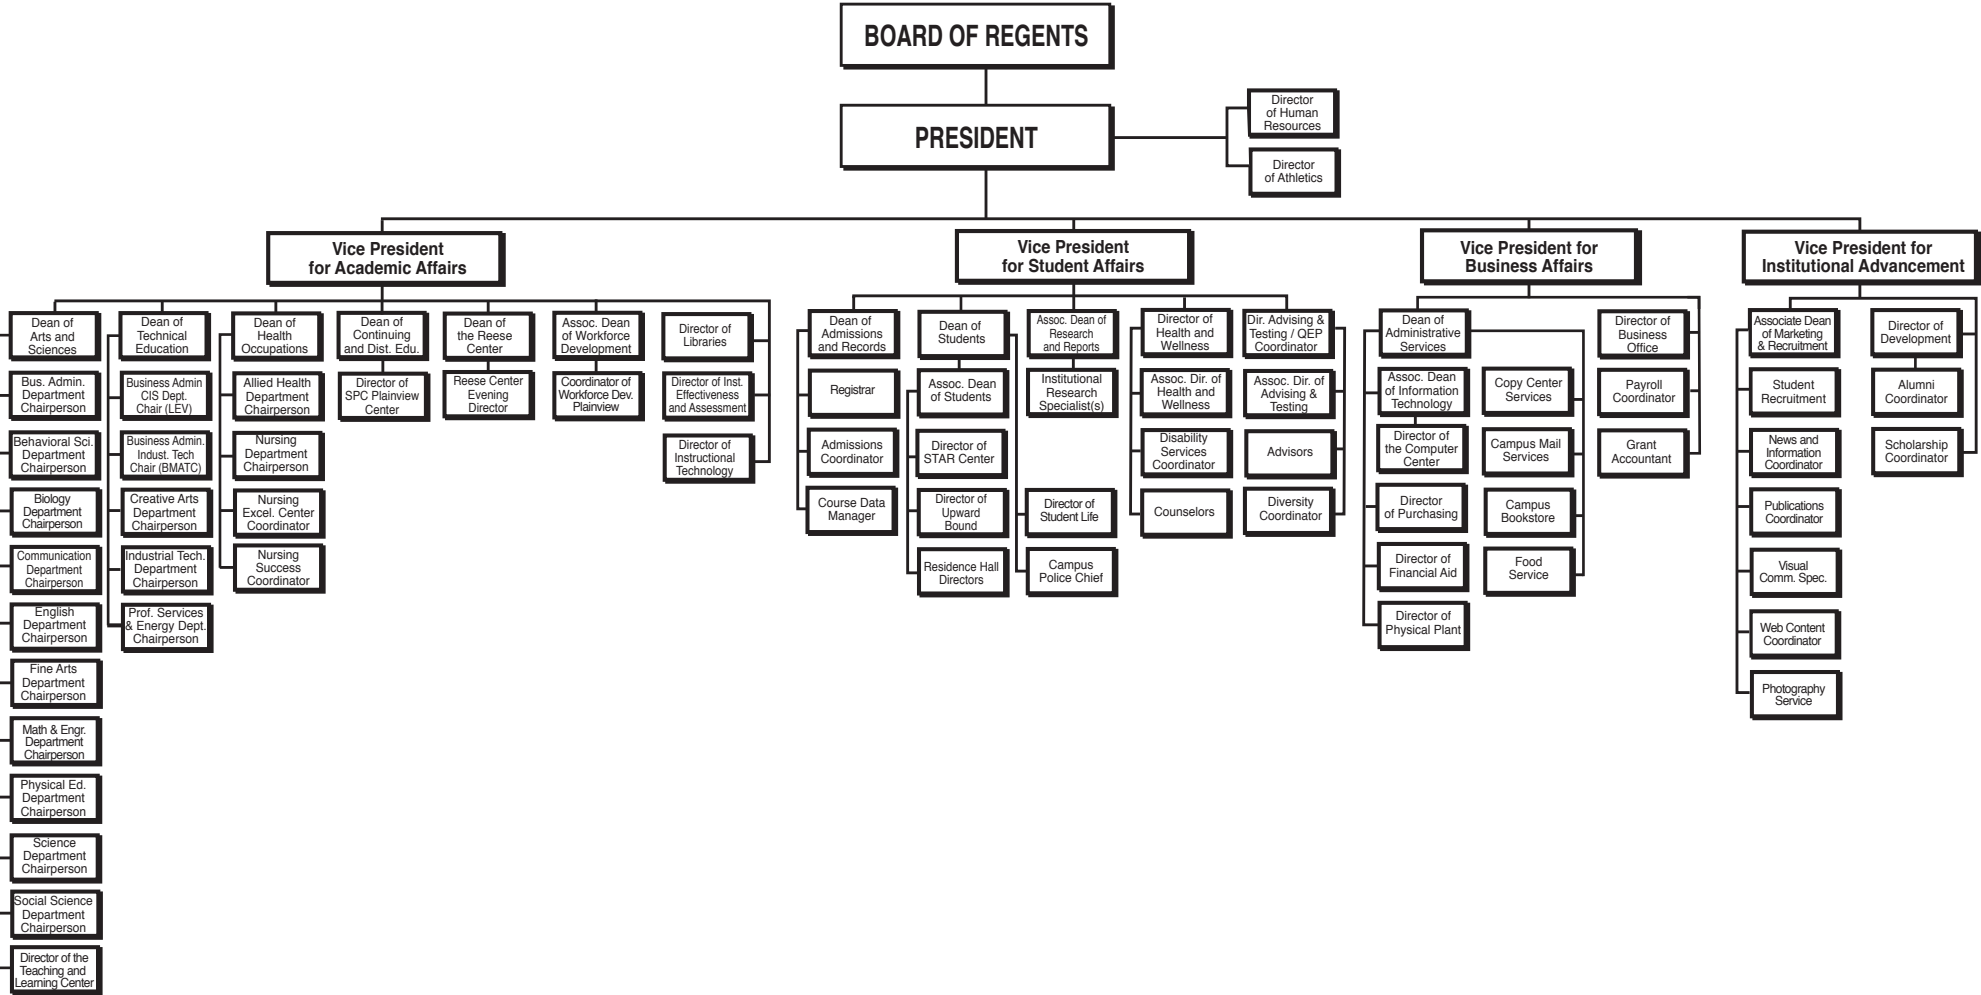

SOUTH PLAINS COLLEGE ORGANIZATIONAL CHART

This Chart represents the organization of instructional, student services, and administrative support units by personnel position and function.