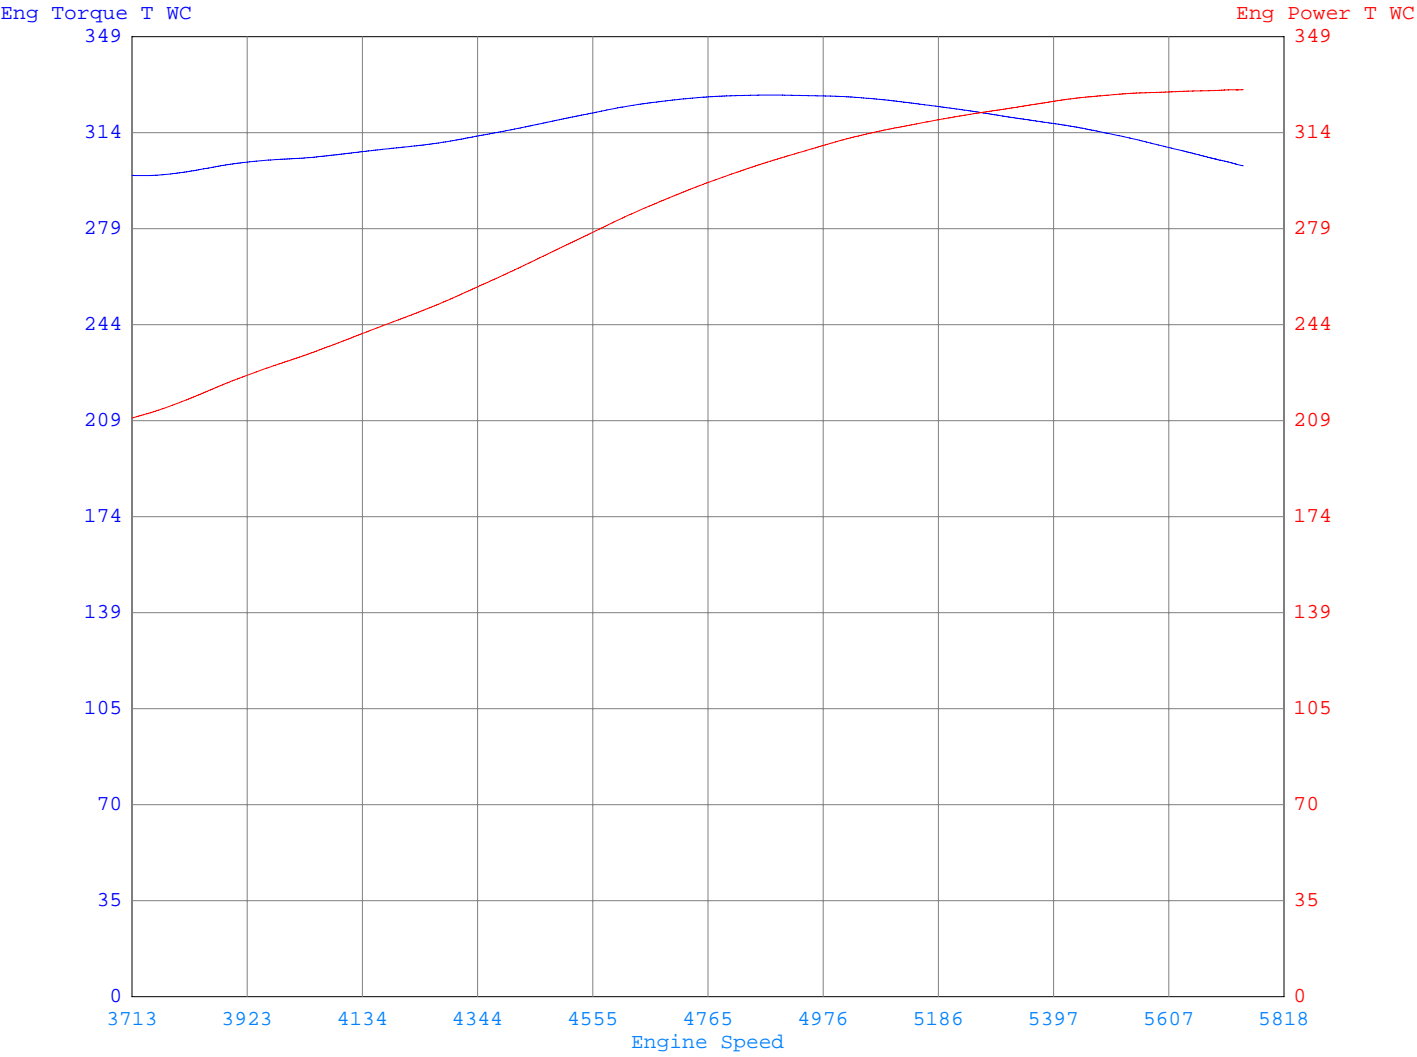

Mustang Dynamometer Test Report

Updates, Documentation & More At
www.MustangDyne.com
Or Call 1-330-963-5400

South Plains College

1401 S. College Ave.,
Levelland, TX 79336
Phone: 806-894-9611 / - Fax: /

Date Printed : 2008/10/17 Filter Mode : FIR
Time Printed : 11:41:17 Filter Value : 99

Run#	License	Owner	Acquired	Test Comments
1	100 8494	South P	10/17 11:06:09	Cam No exhaust
2				
3				

Channel / Run	Min			Max			Avg		
	1	2	3	1	2	3	1	2	3
Eng Torque T WC (Ft-Lb)	298			327			314		
Eng Power T WC (HP)	210			329			287		