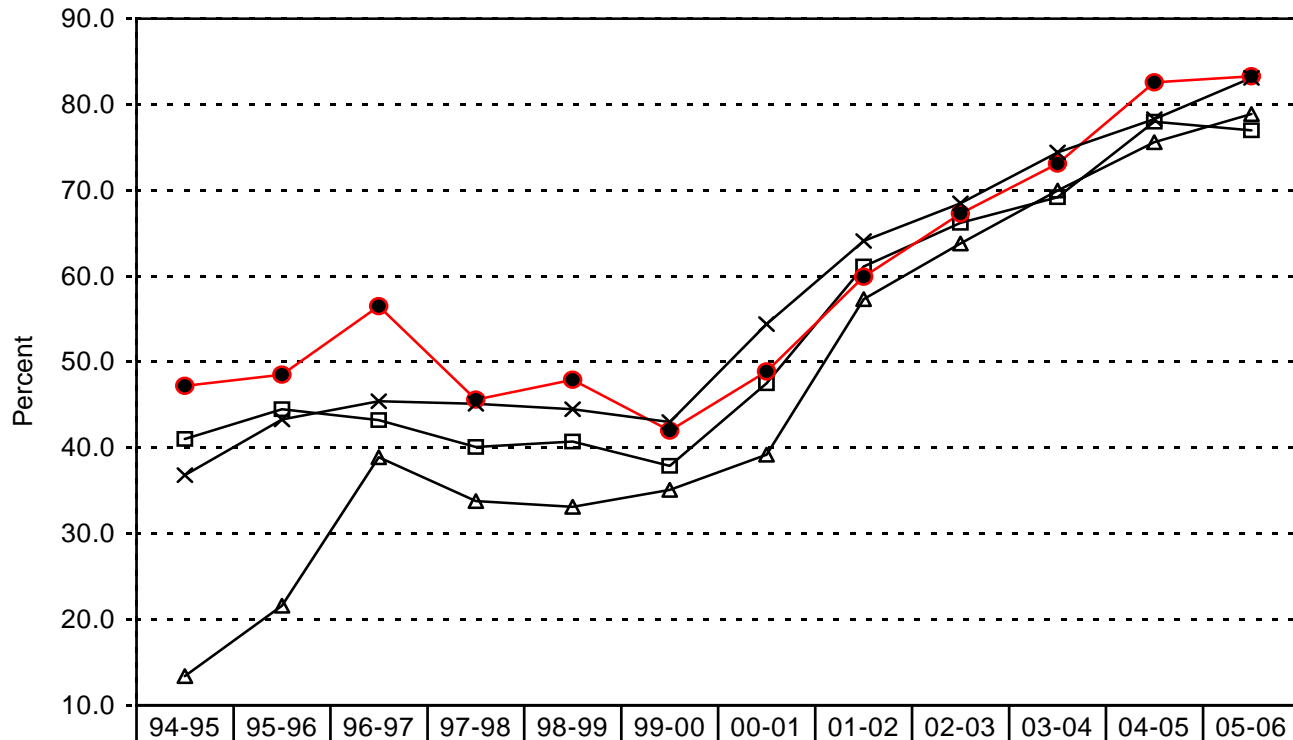

South Plains Tech Prep

Percent of Regional Graduates Completing College-Preparatory Plans¹
 (Advanced, Recommended, and Distinguished Achievement)

| | | | | | | | | | | | | |
|---|------|------|------|------|------|------|------|------|------|------|------|------|
| □ All other students (0, 1) | 41.0 | 44.5 | 43.2 | 40.1 | 40.7 | 37.9 | 47.5 | 61.1 | 66.2 | 69.2 | 78.0 | 77.0 |
| △ CT students not tech prep (2) | 13.4 | 21.6 | 38.9 | 33.8 | 33.1 | 35.1 | 39.2 | 57.3 | 63.8 | 70.0 | 75.6 | 78.9 |
| ● Tech prep students (3) | 47.2 | 48.5 | 56.5 | 45.6 | 47.9 | 42.0 | 48.9 | 59.9 | 67.3 | 73.1 | 82.6 | 83.3 |
| × Tech prep students (3) - State of Texas | 36.8 | 43.3 | 45.4 | 45.1 | 44.5 | 43.0 | 54.4 | 64.1 | 68.5 | 74.4 | 78.3 | 83.1 |