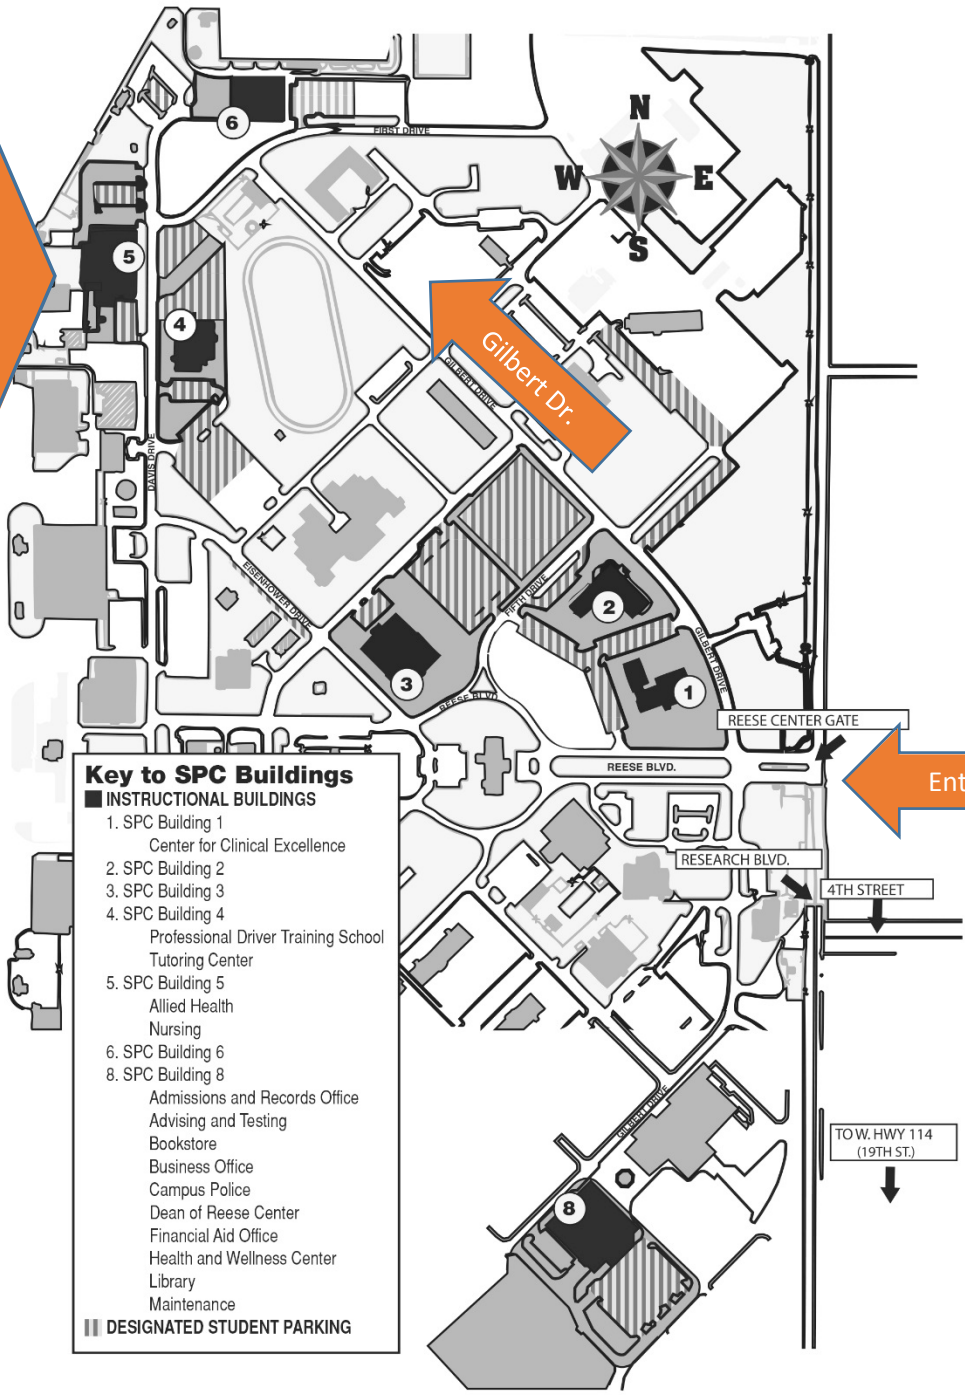

REESE CAMPUS MAP

Building 5
 Braddock-office
 517E
 M. Powers-office
 517A
 R.Powers-office
 517C
 Williams-office
 517B

SOUTH PLAINS COLLEGE
 PREPARE YOUR

Key to SPC Buildings

■ INSTRUCTIONAL BUILDINGS

- 1. SPC Building 1
Center for Clinical Excellence
- 2. SPC Building 2
- 3. SPC Building 3
- 4. SPC Building 4
Professional Driver Training School
Tutoring Center
- 5. SPC Building 5
Allied Health
Nursing
- 6. SPC Building 6
- 8. SPC Building 8
Admissions and Records Office
Advising and Testing
Bookstore
Business Office
Campus Police
Dean of Reese Center
Financial Aid Office
Health and Wellness Center
Library
Maintenance

▨ DESIGNATED STUDENT PARKING