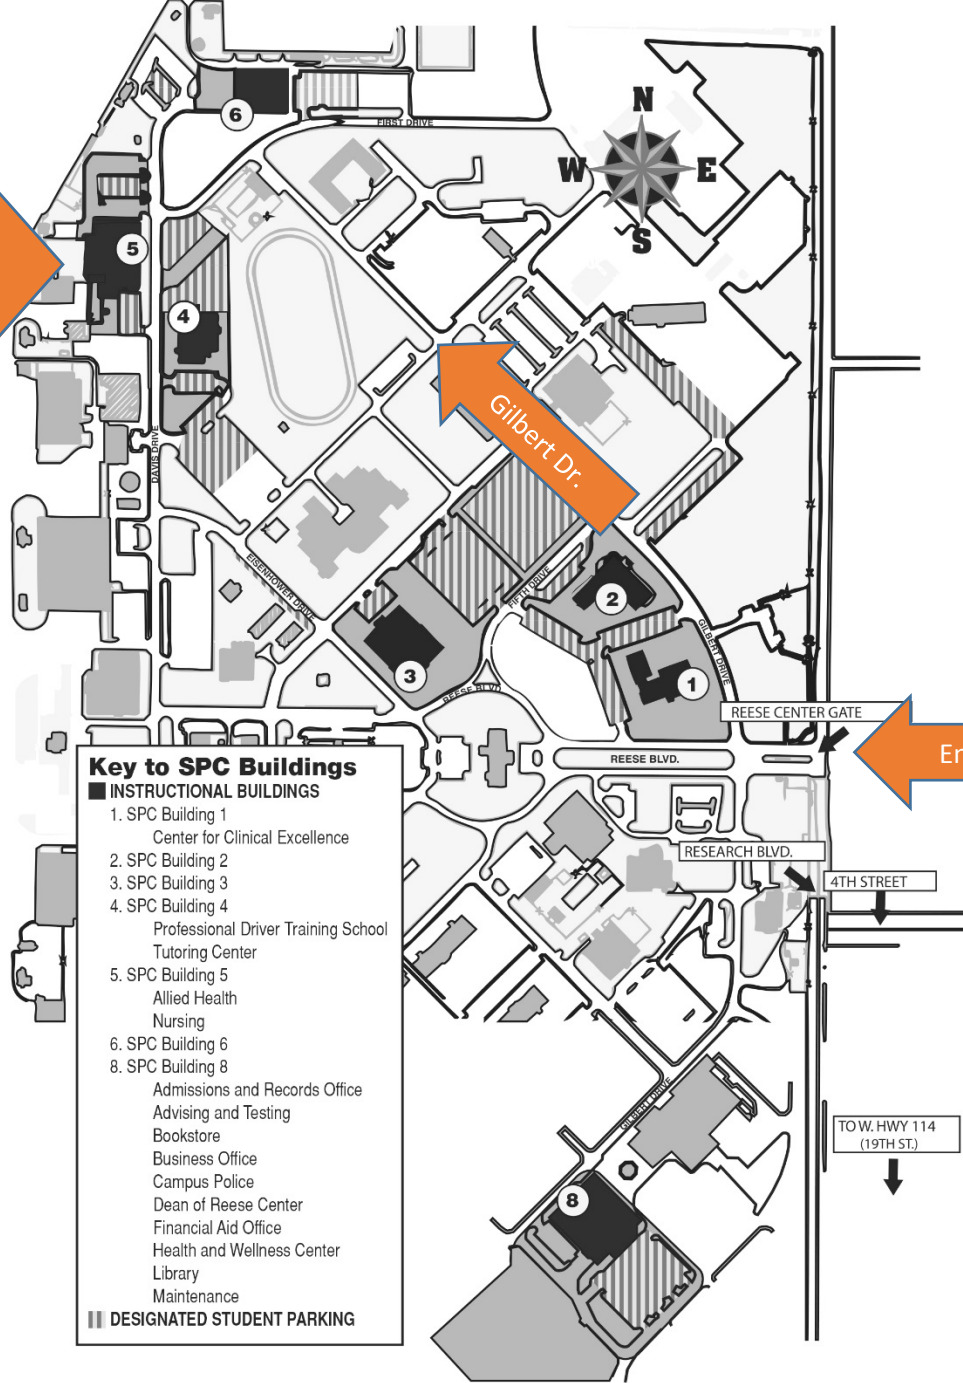

REESE CAMPUS MAP

SOUTH PLAINS COLLEGE
 PREPARE YOURSELF

Building 5
 Cole-office 528
 Landsman-office
 514

- Key to SPC Buildings**
- INSTRUCTIONAL BUILDINGS
1. SPC Building 1
Center for Clinical Excellence
 2. SPC Building 2
 3. SPC Building 3
 4. SPC Building 4
Professional Driver Training School
Tutoring Center
 5. SPC Building 5
Allied Health
Nursing
 6. SPC Building 6
 8. SPC Building 8
Admissions and Records Office
Advising and Testing
Bookstore
Business Office
Campus Police
Dean of Reese Center
Financial Aid Office
Health and Wellness Center
Library
Maintenance
- ▨ DESIGNATED STUDENT PARKING

TO W. HWY 114
(19TH ST.)